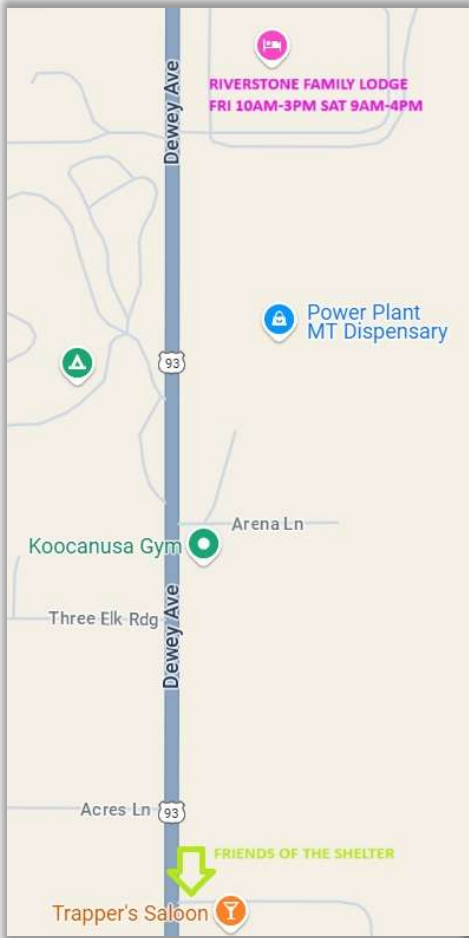

**Eureka area Christmas Bazaar Locations**

**Left: North End – Riverstone Family Lodge & TV Animal Shelter**

**Below: Town of Eureka – Lincoln County Fairgrounds & locations on map**

**Correction to Eureka Map on the right: Friends of the Library is at the Historical Village.**

**Below: Fortine**

**Right: Trego**

**Left: This map is on Google Maps! Scan the QR Code!**