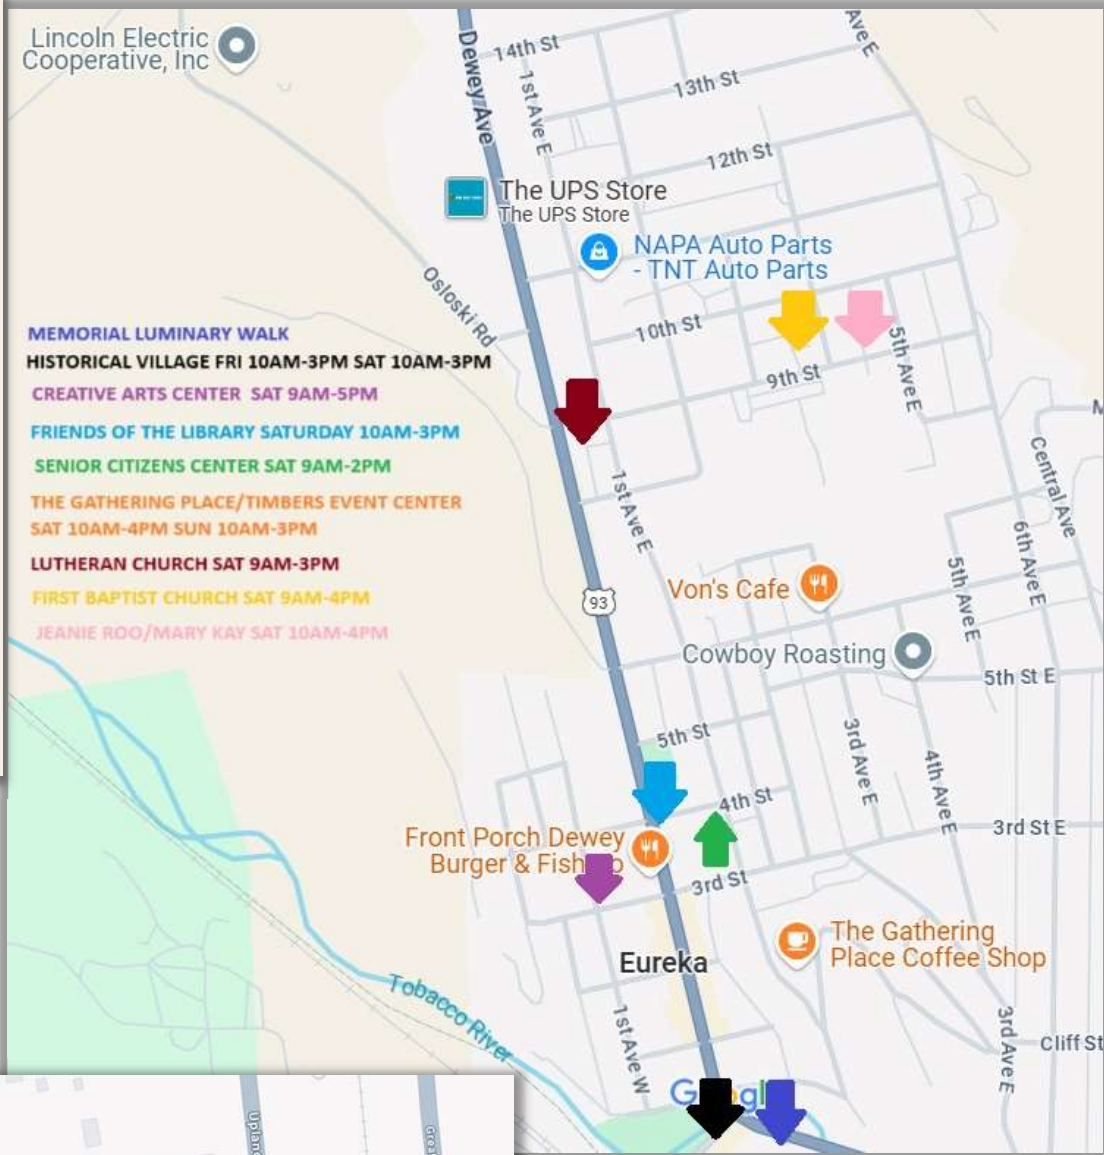

**Eureka area Christmas Bazaar Locations**

**Left: North End – Riverstone Family Lodge & TV Animal Shelter**

**Below: Town of Eureka – Lincoln County Fairgrounds & locations on map**

**Correction to Eureka Map on the right: Friends of the Library is at the Historical Village.**

**Below: Fortine**

**Right: Trego**

**Left: This map is on Google Maps! Scan the QR Code!**