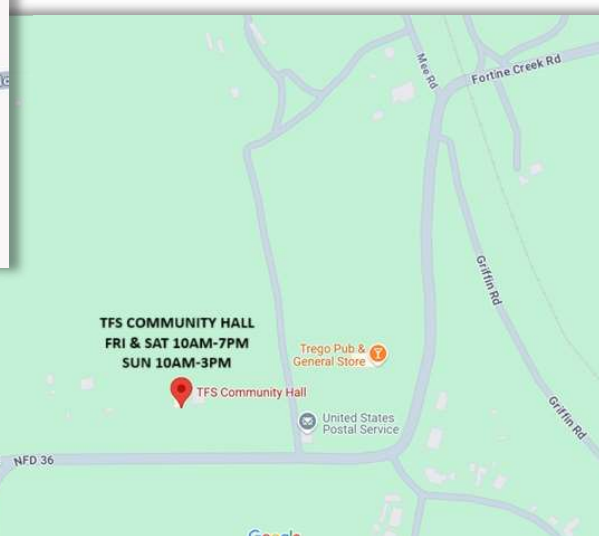

**Eureka area Christmas Bazaar Locations**

**Left: North End – Riverstone Family Lodge & TV Animal Shelter**

**Below: Town of Eureka – Lincoln County Fairgrounds & locations on map**

**Correction to Eureka Map on the right: Friends of the Library is at the Historical Village.**

**Below: Fortine**

**Right: Trego**

**Left: This map is on Google Maps! Scan the QR Code!**